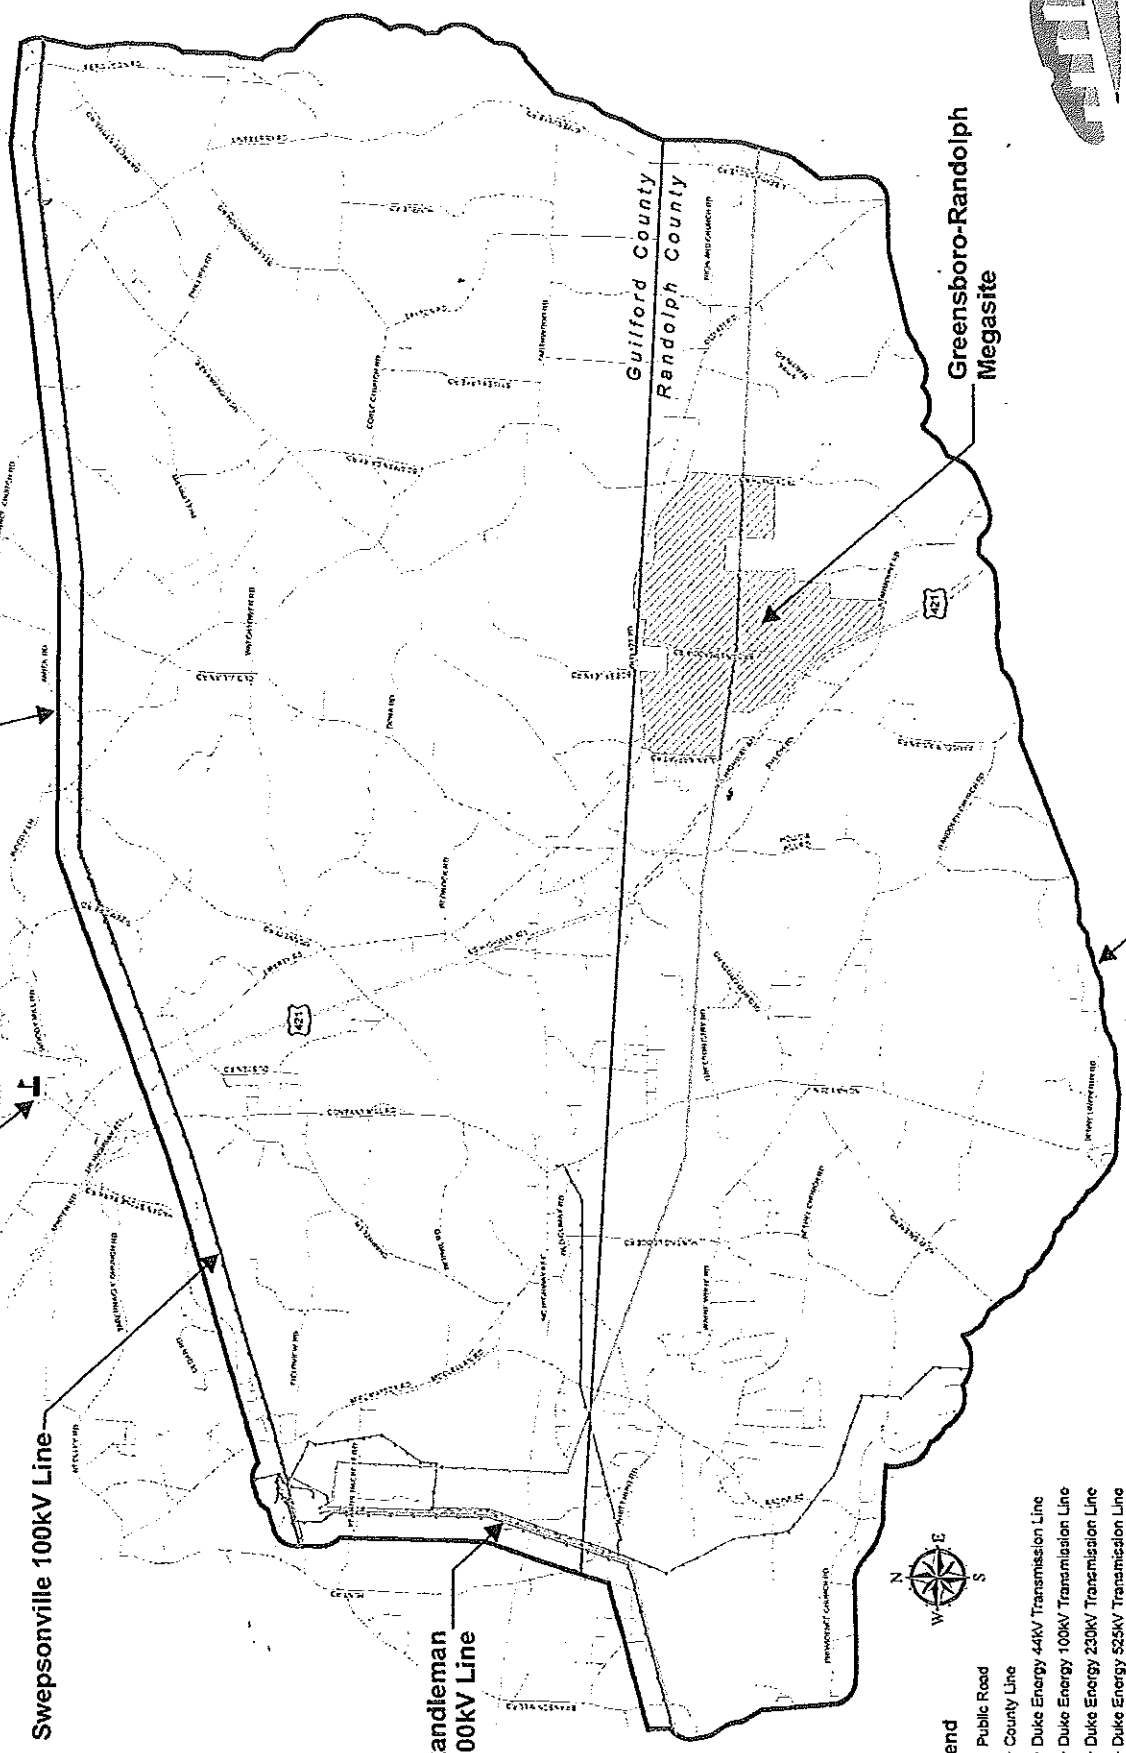

Study Area Map
Greensboro-Randolph Megasite
100kV Transmission Line Siting Study
North Carolina

Greensboro-Randolph Megasite Open House
 Southeast Guilford High School
 4530 Southeast School Rd
 Greensboro, NC 27406
 Tuesday, July 12, 2016

Legend

- Public Road
- County Line
- Duke Energy 44kV Transmission Line
- Duke Energy 100kV Transmission Line
- Duke Energy 230kV Transmission Line
- Duke Energy 525kV Transmission Line
- Greensboro-Randolph Megasite
- Study Area Boundary